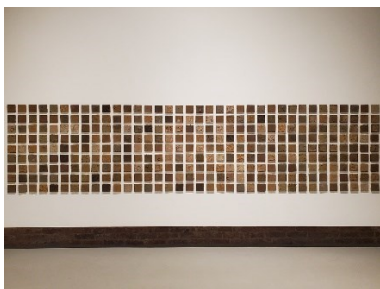

*Crack on black, 2021*  
Clay on wood  
9 1/2 × 9 1/2 × 1 inches  
\$5,000

*Shards gathered shared, 2022*  
Processed clay, porcelain shards, and resin  
16 3/4 × 10 × 3 inches  
\$1,000

*All shades of white, 2023*  
Stoneware  
19 1/2 × 15 1/8 × 1 1/4 inches  
\$1,000

*Blue Curls, 2023*  
Stoneware  
9 1/2 × 18 1/2 × 8 1/2 inches  
\$2,000

*Different Warmth, 2023*  
Terracotta  
7/8 x 22 3/8 x 9 inches  
\$600

*DOUBLE THICKNESS LAYERED ONES,*  
2023  
Clay on wood  
Overall: 50 x 18 x 3 3/4 inches  
\$5,000

*Firepolished-slumped, 2023*  
Stoneware  
Overall dimensions variable. 3 parts:  
8 x 10 x 10, 6 3/4 x 9 1/4 x 9 1/4, and  
8 1/2 x 11 x 12 inches  
\$2,000

*Foot shades follow, 2023*  
Foraged clay (pieces)  
Overall: 35 x 143 3/4 inches  
324 parts: 3 1/8 x 3 1/8 inches each  
\$500 for 9 pieces