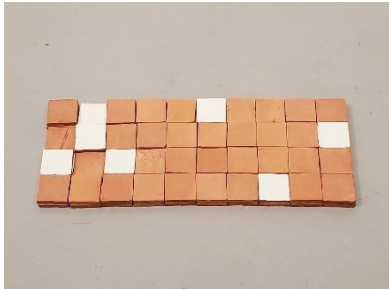

*Crack on black, 2021*  
Clay on wood  
9 1/2 × 9 1/2 × 1 inches  
\$5,000

*Shards gathered shared, 2022*  
Processed clay, porcelain shards, and resin  
16 3/4 × 10 × 3 inches  
\$1,000

*All shades of white, 2023*  
Stoneware  
19 1/2 × 15 1/8 × 1 1/4 inches  
\$1,000

*Blue Curls, 2023*  
Stoneware  
9 1/2 × 18 1/2 × 8 1/2 inches  
\$2,000

*Different Warmth, 2023*  
Terracotta  
7/8 x 22 3/8 x 9 inches  
\$600

*DOUBLE THICKNESS LAYERED ONES,*  
2023  
Clay on wood  
Overall: 50 x 18 x 3 3/4 inches  
\$5,000

*Firepolished-slumped, 2023*  
Stoneware  
Overall dimensions variable. 3 parts:  
8 x 10 x 10, 6 3/4 x 9 1/4 x 9 1/4, and  
8 1/2 x 11 x 12 inches  
\$2,000

*Foot shades follow, 2023*  
Foraged clay (pieces)  
Overall: 35 x 143 3/4 inches  
324 parts: 3 1/8 x 3 1/8 inches each  
\$500 for 9 pieces

*My fingers on your walls, 2022*  
Processed kaolin on canvas  
Overall: 112 × 74 × 3/4 inches  
\$4,000

*Those that sold to us pretty, 2023*  
Foraged clay, foraged shale, processed  
kaolin, pinecones, and pine leaves  
Overall: 13 × 65 1/2 × 1 1/2 inches  
\$2,000