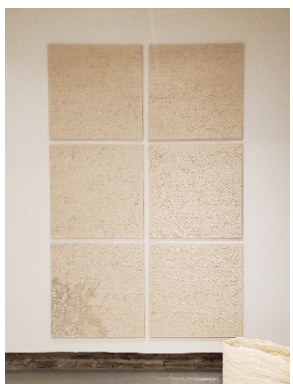

*Blue Curls, 2023*  
Stoneware  
9 1/2 × 18 1/2 × 8 1/2 inches  
\$2,000

*Different Warmth, 2023*  
Terracotta  
7/8 x 22 3/8 x 9 inches  
\$600

*DOUBLE THICKNESS LAYERED ONES,*  
2023  
Clay on wood  
Overall: 50 x 18 x 3 3/4 inches  
\$5,000

*Firepolished-slumped, 2023*  
Stoneware  
Overall dimensions variable. 3 parts:  
8 x 10 x 10, 6 3/4 x 9 1/4 x 9 1/4, and  
8 1/2 x 11 x 12 inches  
\$2,000

*Foot shades follow, 2023*  
Foraged clay (pieces)  
Overall: 35 x 143 3/4 inches  
324 parts: 3 1/8 x 3 1/8 inches each  
\$500 for 9 pieces

*GRADIENT CURLS, 2023*  
Terracotta  
14 1/4 × 10 × 10 inches  
\$4,000

*Ground cast water, 2023*  
Stoneware, glass, and resin  
31 inches diameter × 6 inches  
\$3,000

*My fingers on your floor, 2023*  
Stoneware  
28 5/8 × 29 1/2 × 10 3/8 inches  
\$4,000

*My fingers on your walls, 2022*  
Processed kaolin on canvas  
Overall: 112 × 74 × 3/4 inches  
\$4,000

*Those that sold to us pretty, 2023*  
Foraged clay, foraged shale, processed  
kaolin, pinecones, and pine leaves  
Overall: 13 × 65 1/2 × 1 1/2 inches  
\$2,000